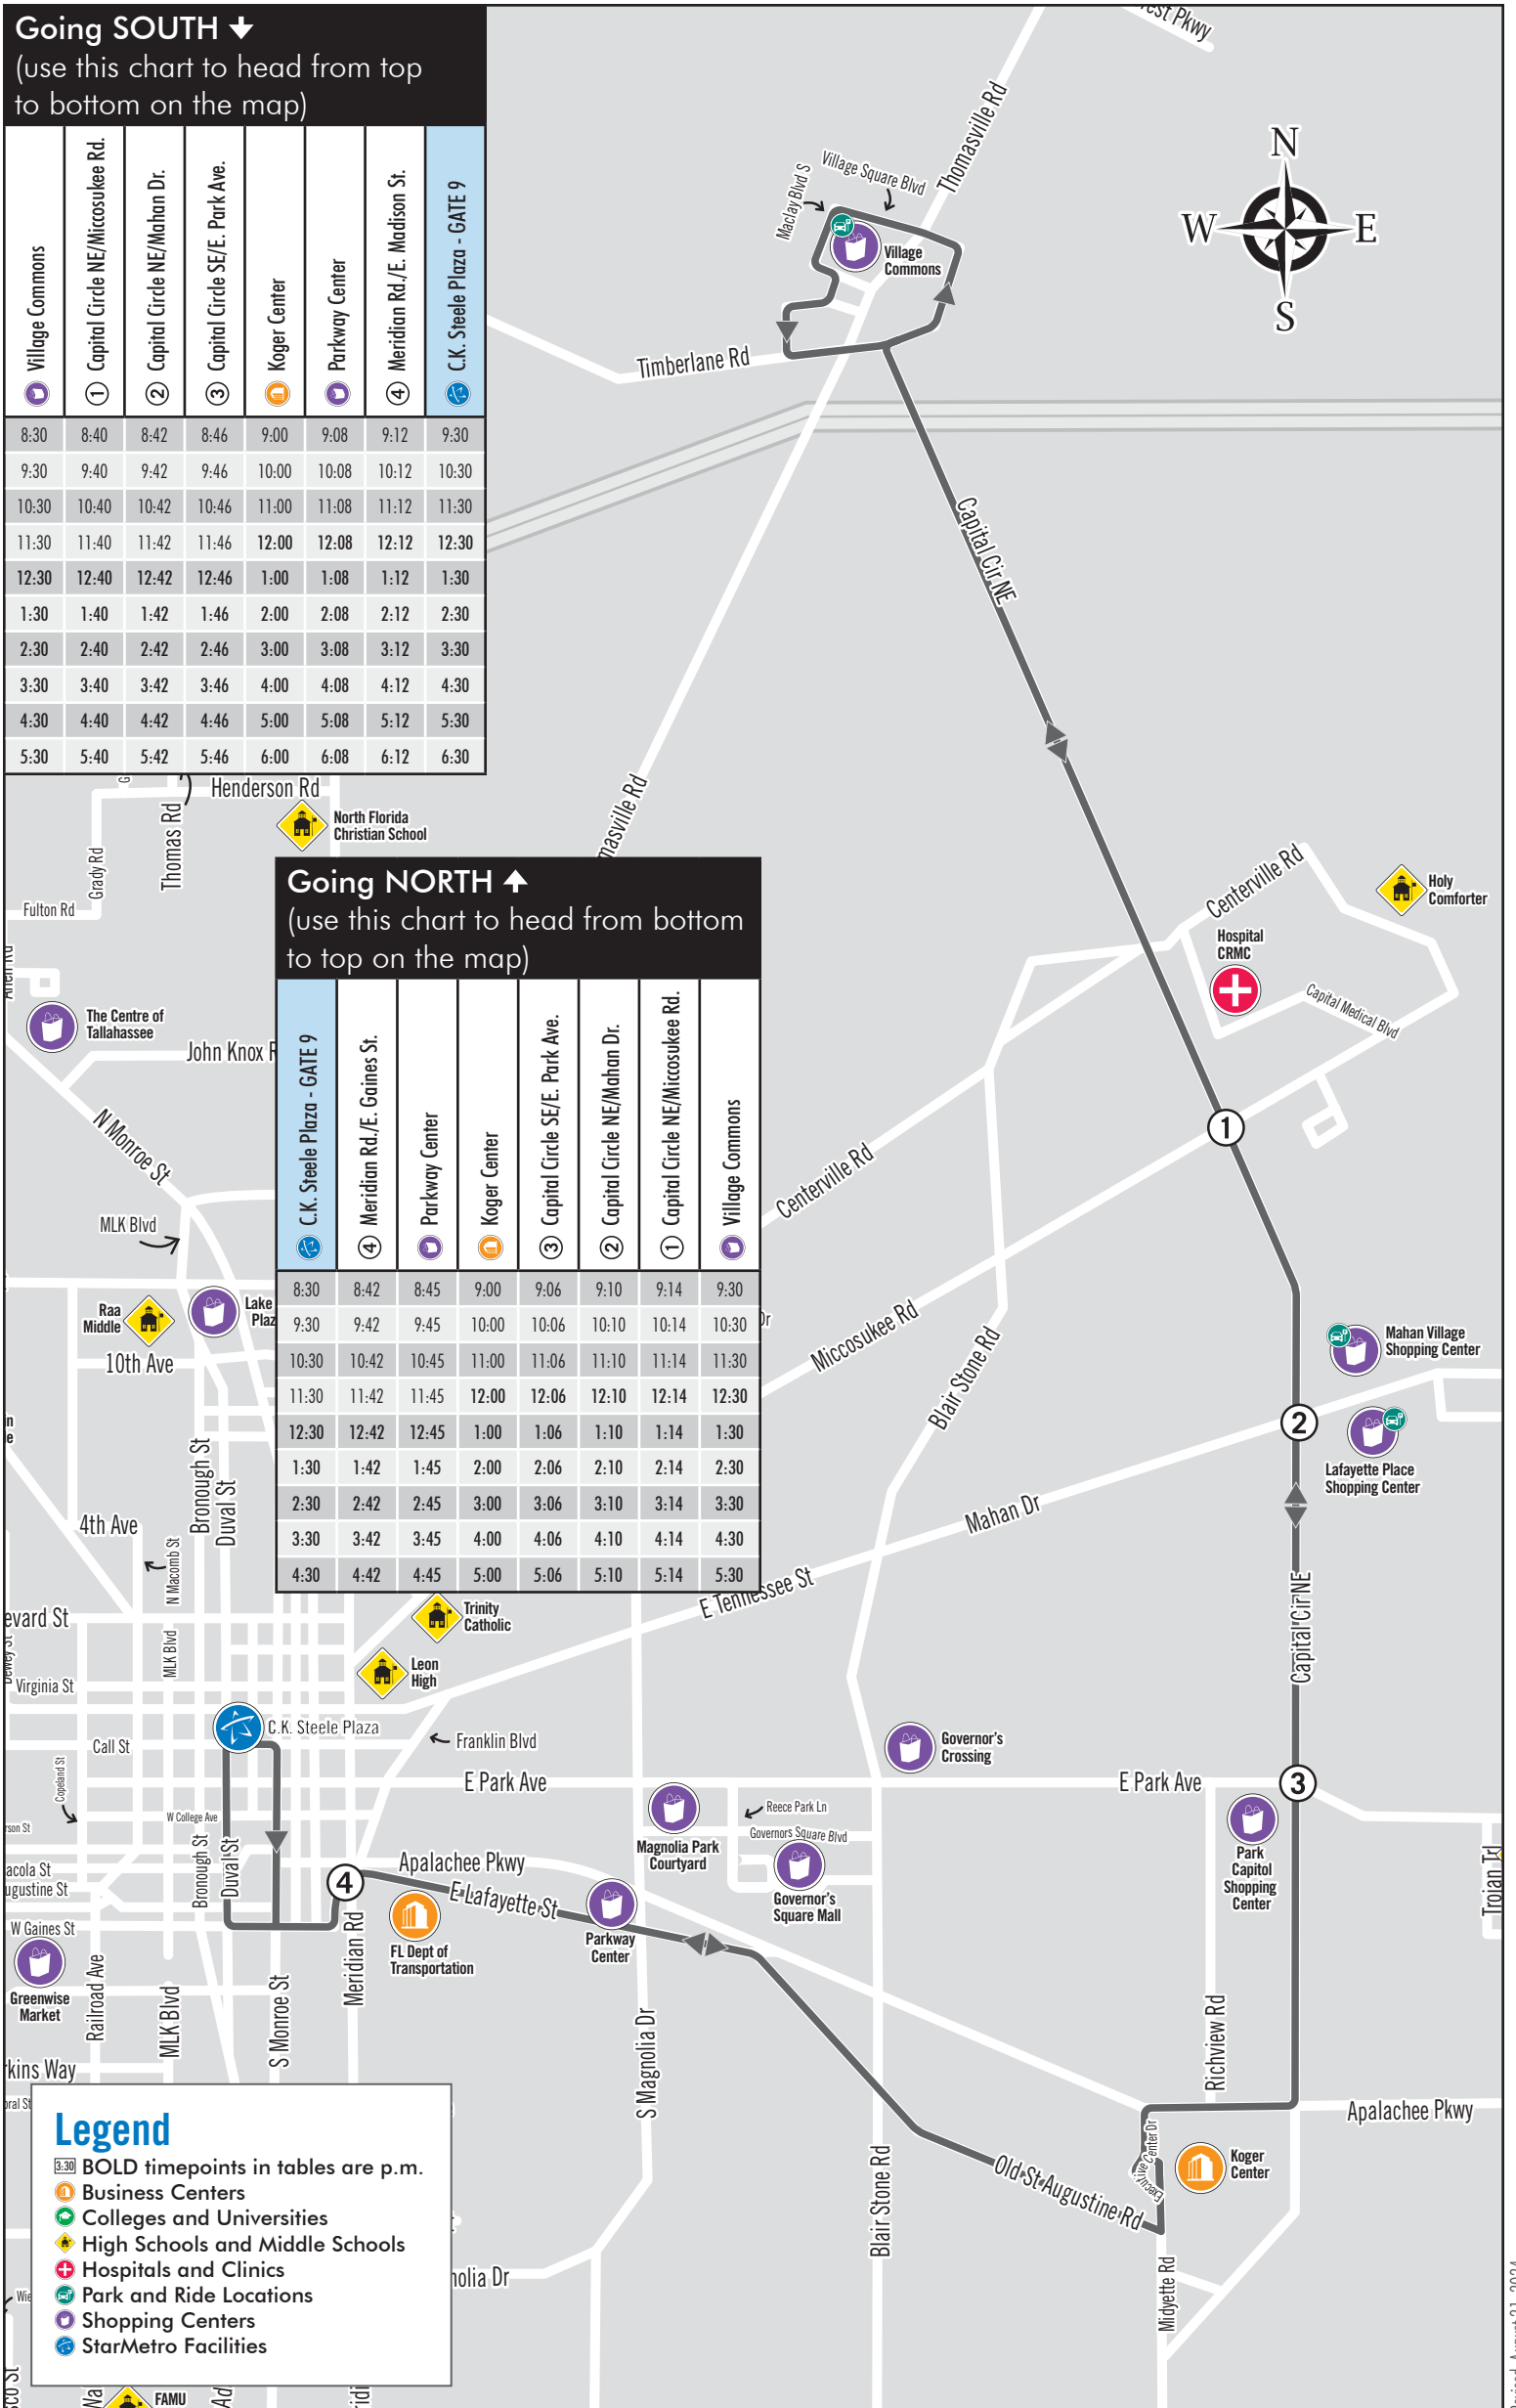

Red Hills Route (Saturdays)

C.K. Steele Plaza, Koger Center, Capital Circle NE, Village Commons
Saturday (8:30 a.m. - 6:30 p.m.) | Bus comes every: **60 min**

Going SOUTH ↓
(use this chart to head from top to bottom on the map)

| | | | | | | | |
|-------|-------|-------|-------|-------|-------|-------|-------|
| | | | | | | | |
| 8:30 | 8:40 | 8:42 | 8:46 | 9:00 | 9:08 | 9:12 | 9:30 |
| 9:30 | 9:40 | 9:42 | 9:46 | 10:00 | 10:08 | 10:12 | 10:30 |
| 10:30 | 10:40 | 10:42 | 10:46 | 11:00 | 11:08 | 11:12 | 11:30 |
| 11:30 | 11:40 | 11:42 | 11:46 | 12:00 | 12:08 | 12:12 | 12:30 |
| 12:30 | 12:40 | 12:42 | 12:46 | 1:00 | 1:08 | 1:12 | 1:30 |
| 1:30 | 1:40 | 1:42 | 1:46 | 2:00 | 2:08 | 2:12 | 2:30 |
| 2:30 | 2:40 | 2:42 | 2:46 | 3:00 | 3:08 | 3:12 | 3:30 |
| 3:30 | 3:40 | 3:42 | 3:46 | 4:00 | 4:08 | 4:12 | 4:30 |
| 4:30 | 4:40 | 4:42 | 4:46 | 5:00 | 5:08 | 5:12 | 5:30 |
| 5:30 | 5:40 | 5:42 | 5:46 | 6:00 | 6:08 | 6:12 | 6:30 |

Going NORTH ↑
(use this chart to head from bottom to top on the map)

| | | | | | | | |
|-------|-------|-------|-------|-------|-------|-------|-------|
| | | | | | | | |
| 8:30 | 8:42 | 8:45 | 9:00 | 9:06 | 9:10 | 9:14 | 9:30 |
| 9:30 | 9:42 | 9:45 | 10:00 | 10:06 | 10:10 | 10:14 | 10:30 |
| 10:30 | 10:42 | 10:45 | 11:00 | 11:06 | 11:10 | 11:14 | 11:30 |
| 11:30 | 11:42 | 11:45 | 12:00 | 12:06 | 12:10 | 12:14 | 12:30 |
| 12:30 | 12:42 | 12:45 | 1:00 | 1:06 | 1:10 | 1:14 | 1:30 |
| 1:30 | 1:42 | 1:45 | 2:00 | 2:06 | 2:10 | 2:14 | 2:30 |
| 2:30 | 2:42 | 2:45 | 3:00 | 3:06 | 3:10 | 3:14 | 3:30 |
| 3:30 | 3:42 | 3:45 | 4:00 | 4:06 | 4:10 | 4:14 | 4:30 |
| 4:30 | 4:42 | 4:45 | 5:00 | 5:06 | 5:10 | 5:14 | 5:30 |

Legend

- BOLD** timepoints in tables are p.m.
- Business Centers
- Colleges and Universities
- High Schools and Middle Schools
- Hospitals and Clinics
- Park and Ride Locations
- Shopping Centers
- StarMetro Facilities